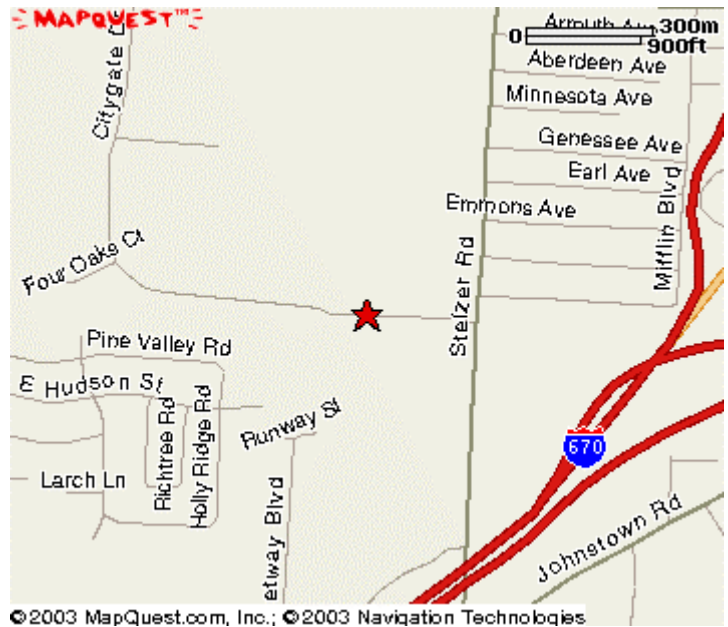

DIRECTIONS

COLUMBUS OFFICE
2136 CITYGATE DRIVE
COLUMBUS, OH 43219-3566
614-509-2360
800-342-6150

Directions from North of South

- Take I-270 or I-670 to the Columbus International Airport Exit
- At end of the ramp (traffic light) turn left onto Stelzer Road
- At the second traffic light, turn left onto Citygate Drive
- Industrial Video is in the second building on the right; entrance is marked with both the street number (2136) and the company name