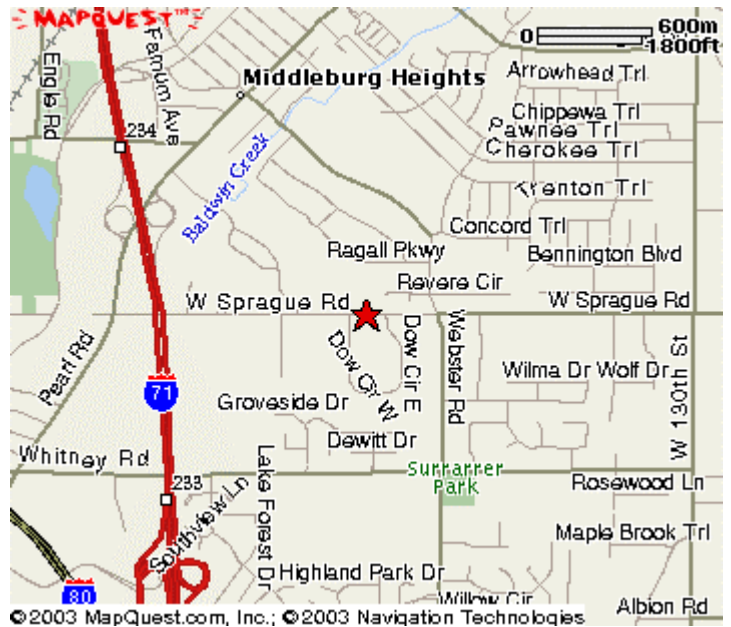

DIRECTIONS

CLEVELAND OFFICE
14885 SPRAGUE ROAD
CLEVELAND, OH 44136-1769
440-891-9440
800-352-6150

Directions from the South via I-71 North

- I-71 North to US 42 exit #234 towards Strongsville
- Turn left onto Pearl Road/US 42
- Turn left onto W. Sprague Road

Directions from the I-80 East or West

- I-80 towards Cleveland
- Take the I-71/US 42 – exit #161/10
- Keep right at the fork in the ramp
- Keep right at the fork in the ramp
- Turn right onto Pearl Road/US 42
- Turn right onto W. Sprague Road