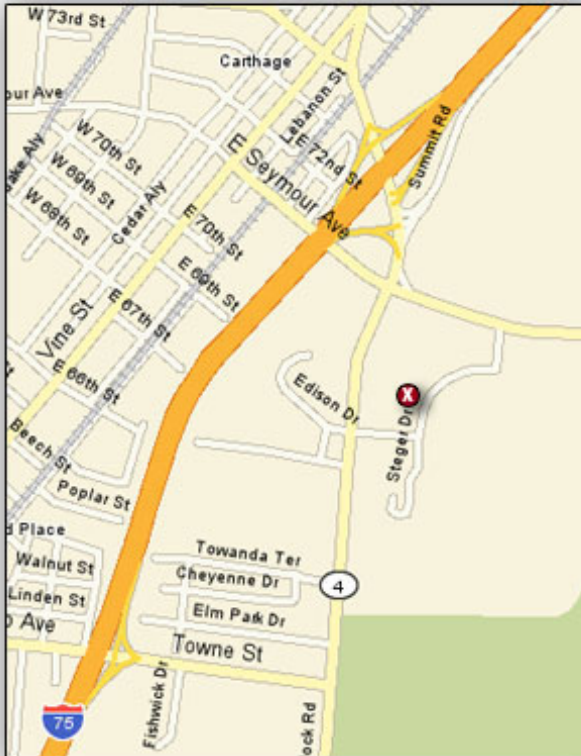

6851 Steger Dr., Suite A
Cincinnati, OH 45237
888-952-6150
513-624-8666

DIRECTIONS FROM THE NORTH VIA I-75

I-75 South to Paddock Rd., Exit 9
Turn Left on Paddock to Edison Dr. (Stop Light)
Left on Edison to Steger.
Left on Steger to 6851 on Left

DIRECTIONS FROM THE NORTH VIA I-71

I-71 South to St. Rt. 126, Ronald Reagan Cross County Highway
West on St. Rt. 126 to I-75 South.
I-75 South to Paddock Rd., Exit 9
Turn Left on Paddock to Edison Dr. (Stop Light)
Left on Edison to Steger.
Left on Steger to 6851 on Left

DIRECTIONS FROM THE SOUTH VIA I-75/I-71

I-71/I-75 North into Ohio
I-75 North to Towne St., Exit 8
Turn Right on Towne to Paddock Rd.
Turn Left on Paddock to Edison Dr. (First Stop Light)
Right on Edison to Steger
Left on Steger to 6851 on Left